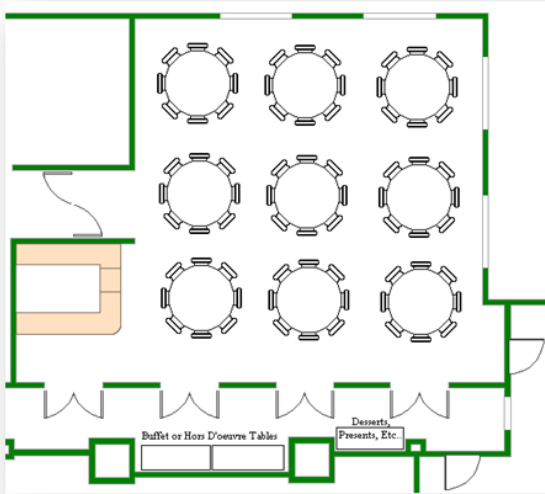

## Contemporary Mexican Sample Floor Plans

U-shaped layout available  
for up to 40 guests